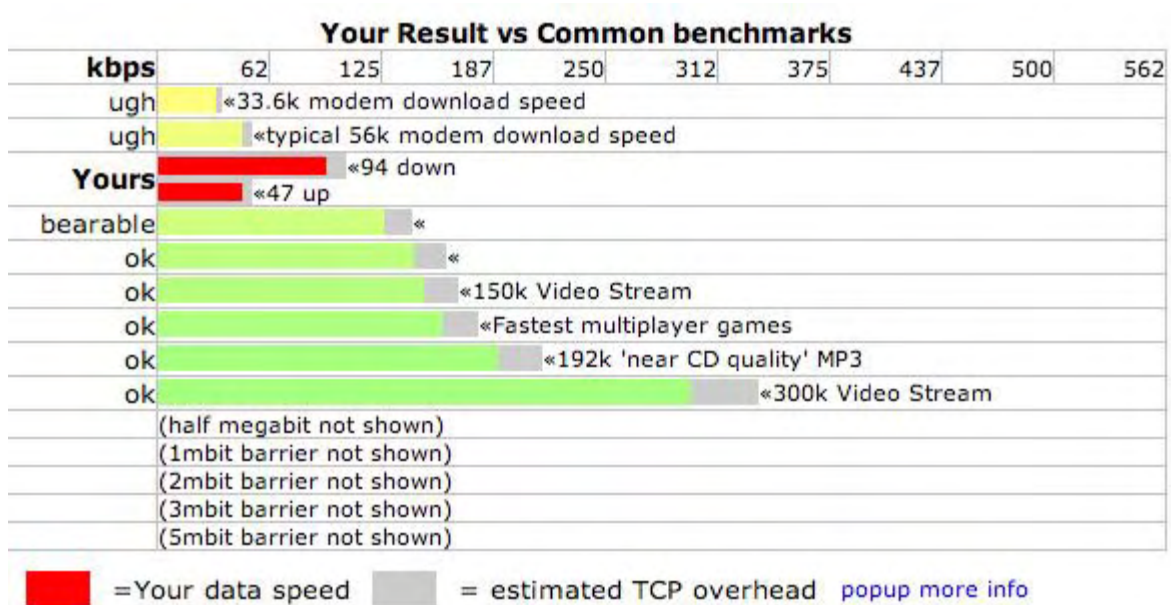

Can I use EVDO overseas?

Currently, most of Europe uses GSM, which is not compatible with EVDO, so EVDO will NOT work overseas. Verizon has roaming agreements with Canada and Puerto Rico so that your cards *will work there* (additional roaming charges may apply).

EVDO for Mobile Hotspots and WWAN (Wireless Wide Area Network)

[MDG](#) provides consulting services to help your company to convert EVDO to WIFI. That is right, you can create a mobile hotspot with your EVDO card! This opens up new opportunities (see below). Did you hear about "Google's Magic Bus"? Google has shuttle buses with this technology. They shuttle employees to and from work and the employees can connect to the internet for increased productivity during the commute. Using an EVDO router ([Kyocera KR1 Router](#), [Linksys WRT54G3G](#), Top Global [MB6000](#) or [MB8000](#)) anyone can do this!

portable

mobile work teams
events, trade shows,
conferences
visitor "mobile hotspot"
incident response
vacation

mobile

cars, trucks, RV's
commercial service/fleet vehicles
shuttles, carpool/vanpool
transit (busses, trains, ferries)
taxis/limos
private/commercial vessels

temporary

interim (waiting for landline)
seasonal hotspots
trial hotspots
kiosks

fixed

wireline data service back-up
wireline voice service back-up
broadband alternative (w/3G
service)
dial-up alternative
when only data service option
telemetry

EVDO Booster Antenna