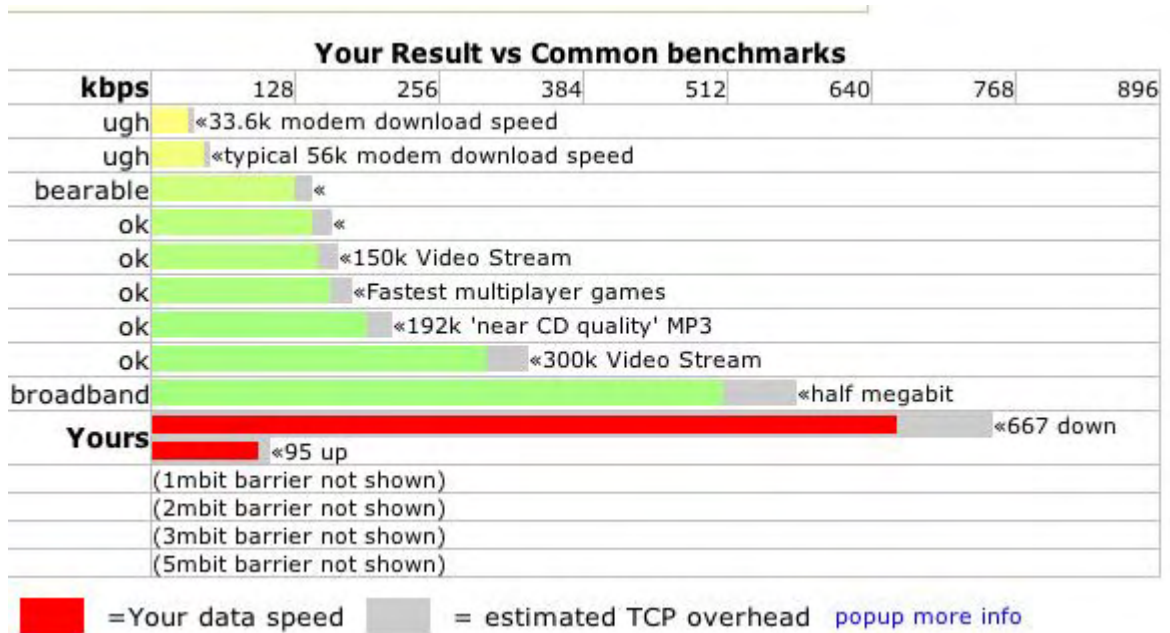

How does EVDO compare to other technologies?