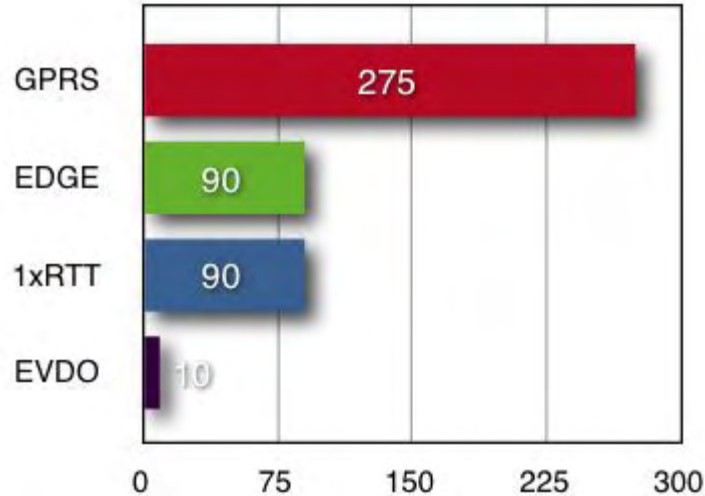

OK, I understand What EVDO is. So how fast is EVDO?

Your signal strength determines how fast EVDO will be. Like your cell phone, you can have from zero bars of service (no service at all) to 4 bars (excellent, zippy service). Here is a speed test done while having 4 bars. The location was Schaumburg, IL

An antenna can greatly improve your signal strength, and thus your speed.
 Without moving, we plugged in the Booster Antenna and saw a improvement in the upload *and* download speed:

How does EVDO compare to other technologies?

Download a 1MB file (seconds)

How does EVDO compare to other 3G Technologies?

Peak Data Rate by Technology:

- CDMA Rev A 3,000 kbps
- CDMA 2000-1x EVDO 2,400 kbps
- W-CDMA 2,000 kbps
- EDGE 384 kbps
- CDMA 2000-1x 144 kbps
- GPRS 115 kbps
- GSM 14.4 kbps