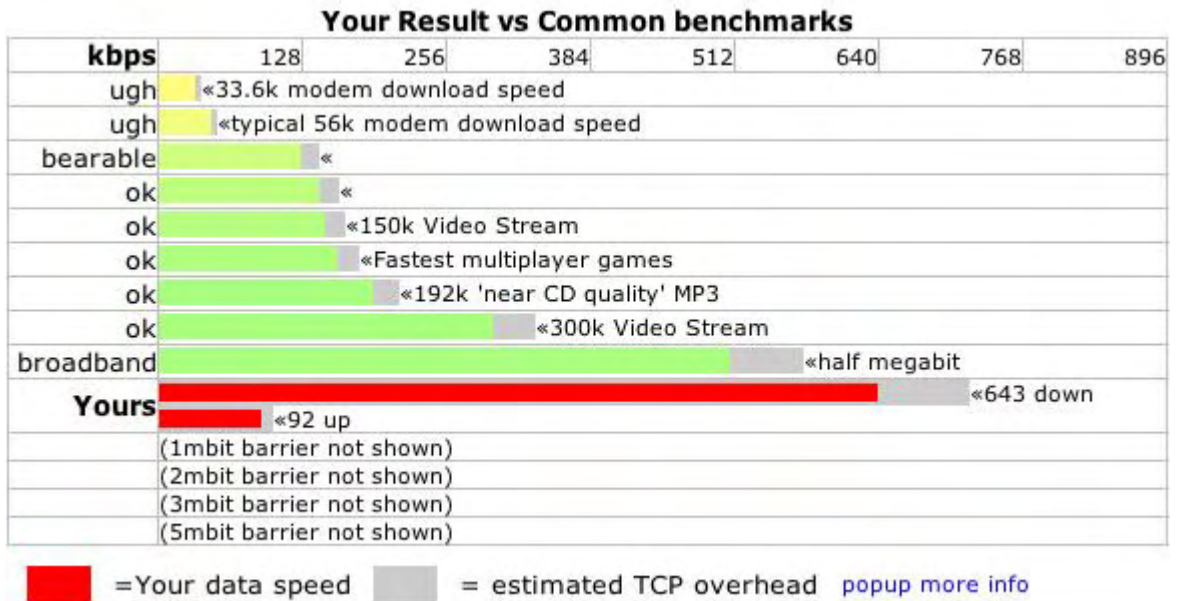

An antenna can greatly improve your signal strength, and thus your speed.
Without moving, we plugged in the Booster Antenna and saw a improvement in the upload *and* download speed: