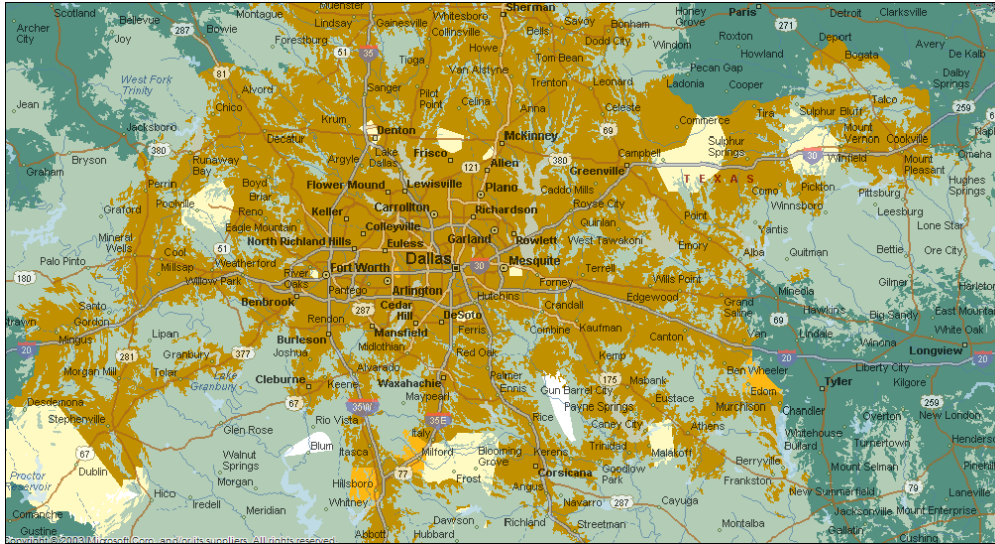

Sprint Adds EVDO Rev-A Throughout Texas

Thursday, 26 April 2007

Texans Can Do More with Wireless: Faster Sprint Mobile Broadband in Numerous Cities

Extended Network Coverage, Faster Data Speeds and New Devices Let Texans Customers Check Email, Download Large Files and Music and Send Video

AUSTIN, Texas - Whether in the Rio Grande Valley, San Antonio or Dallas/Fort Worth, Sprint customers in Texas can do more with wireless thanks to a faster mobile broadband network. With Sprint's newest (EV-DO Revision A) technology, along with a wide variety of devices, customers can check and send e-mail with large file attachments, download music and access robust location-based solutions.

Sprint took a big step forward this month by upgrading its network in more than two dozen markets across the country, including cities throughout Texas including Austin, Corpus Christi, Houston, Temple/Killeen, Victoria, Waco and surrounding cities and suburbs. Sprint now reaches more than 193 million people in more than 9,600 cities and covers 880 airports with its faster mobile broadband technology (EV-DO Rev. A) and is on track to upgrade the vast majority of its mobile broadband network to the faster technology by year-end.

"Customers in many cities throughout Texas can experience the nation's largest mobile broadband network in more places with faster speeds than ever before, and we aren't finished improving the customer experience," said Mike Karageorge, area vice president for Sprint. "This year, Sprint is continuing investments to enhance its powerful networks and expand mobile broadband coverage across the nation. That's on top of the more than $234 million that Sprint spent in Texas in 2006. Sprint is committed to letting our customers do more with wireless."

On average, customers can experience significantly faster upload speeds of 350-500 Kbps (compared with 50-70 Kbps on current EV-DO networks) and download speeds of 600 Kbps-1.4 Mbps (from 400-700 Kbps.) on the Sprint Mobile Broadband Network. To compare these Rev. A speeds against the speed of their current connection,